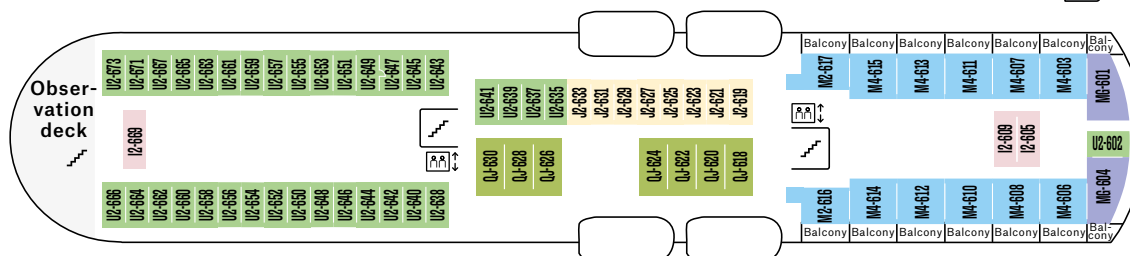

MS Finnmarken

Deck

8

7

6

5

4

3

2

□ Indoor area □ Outdoor area